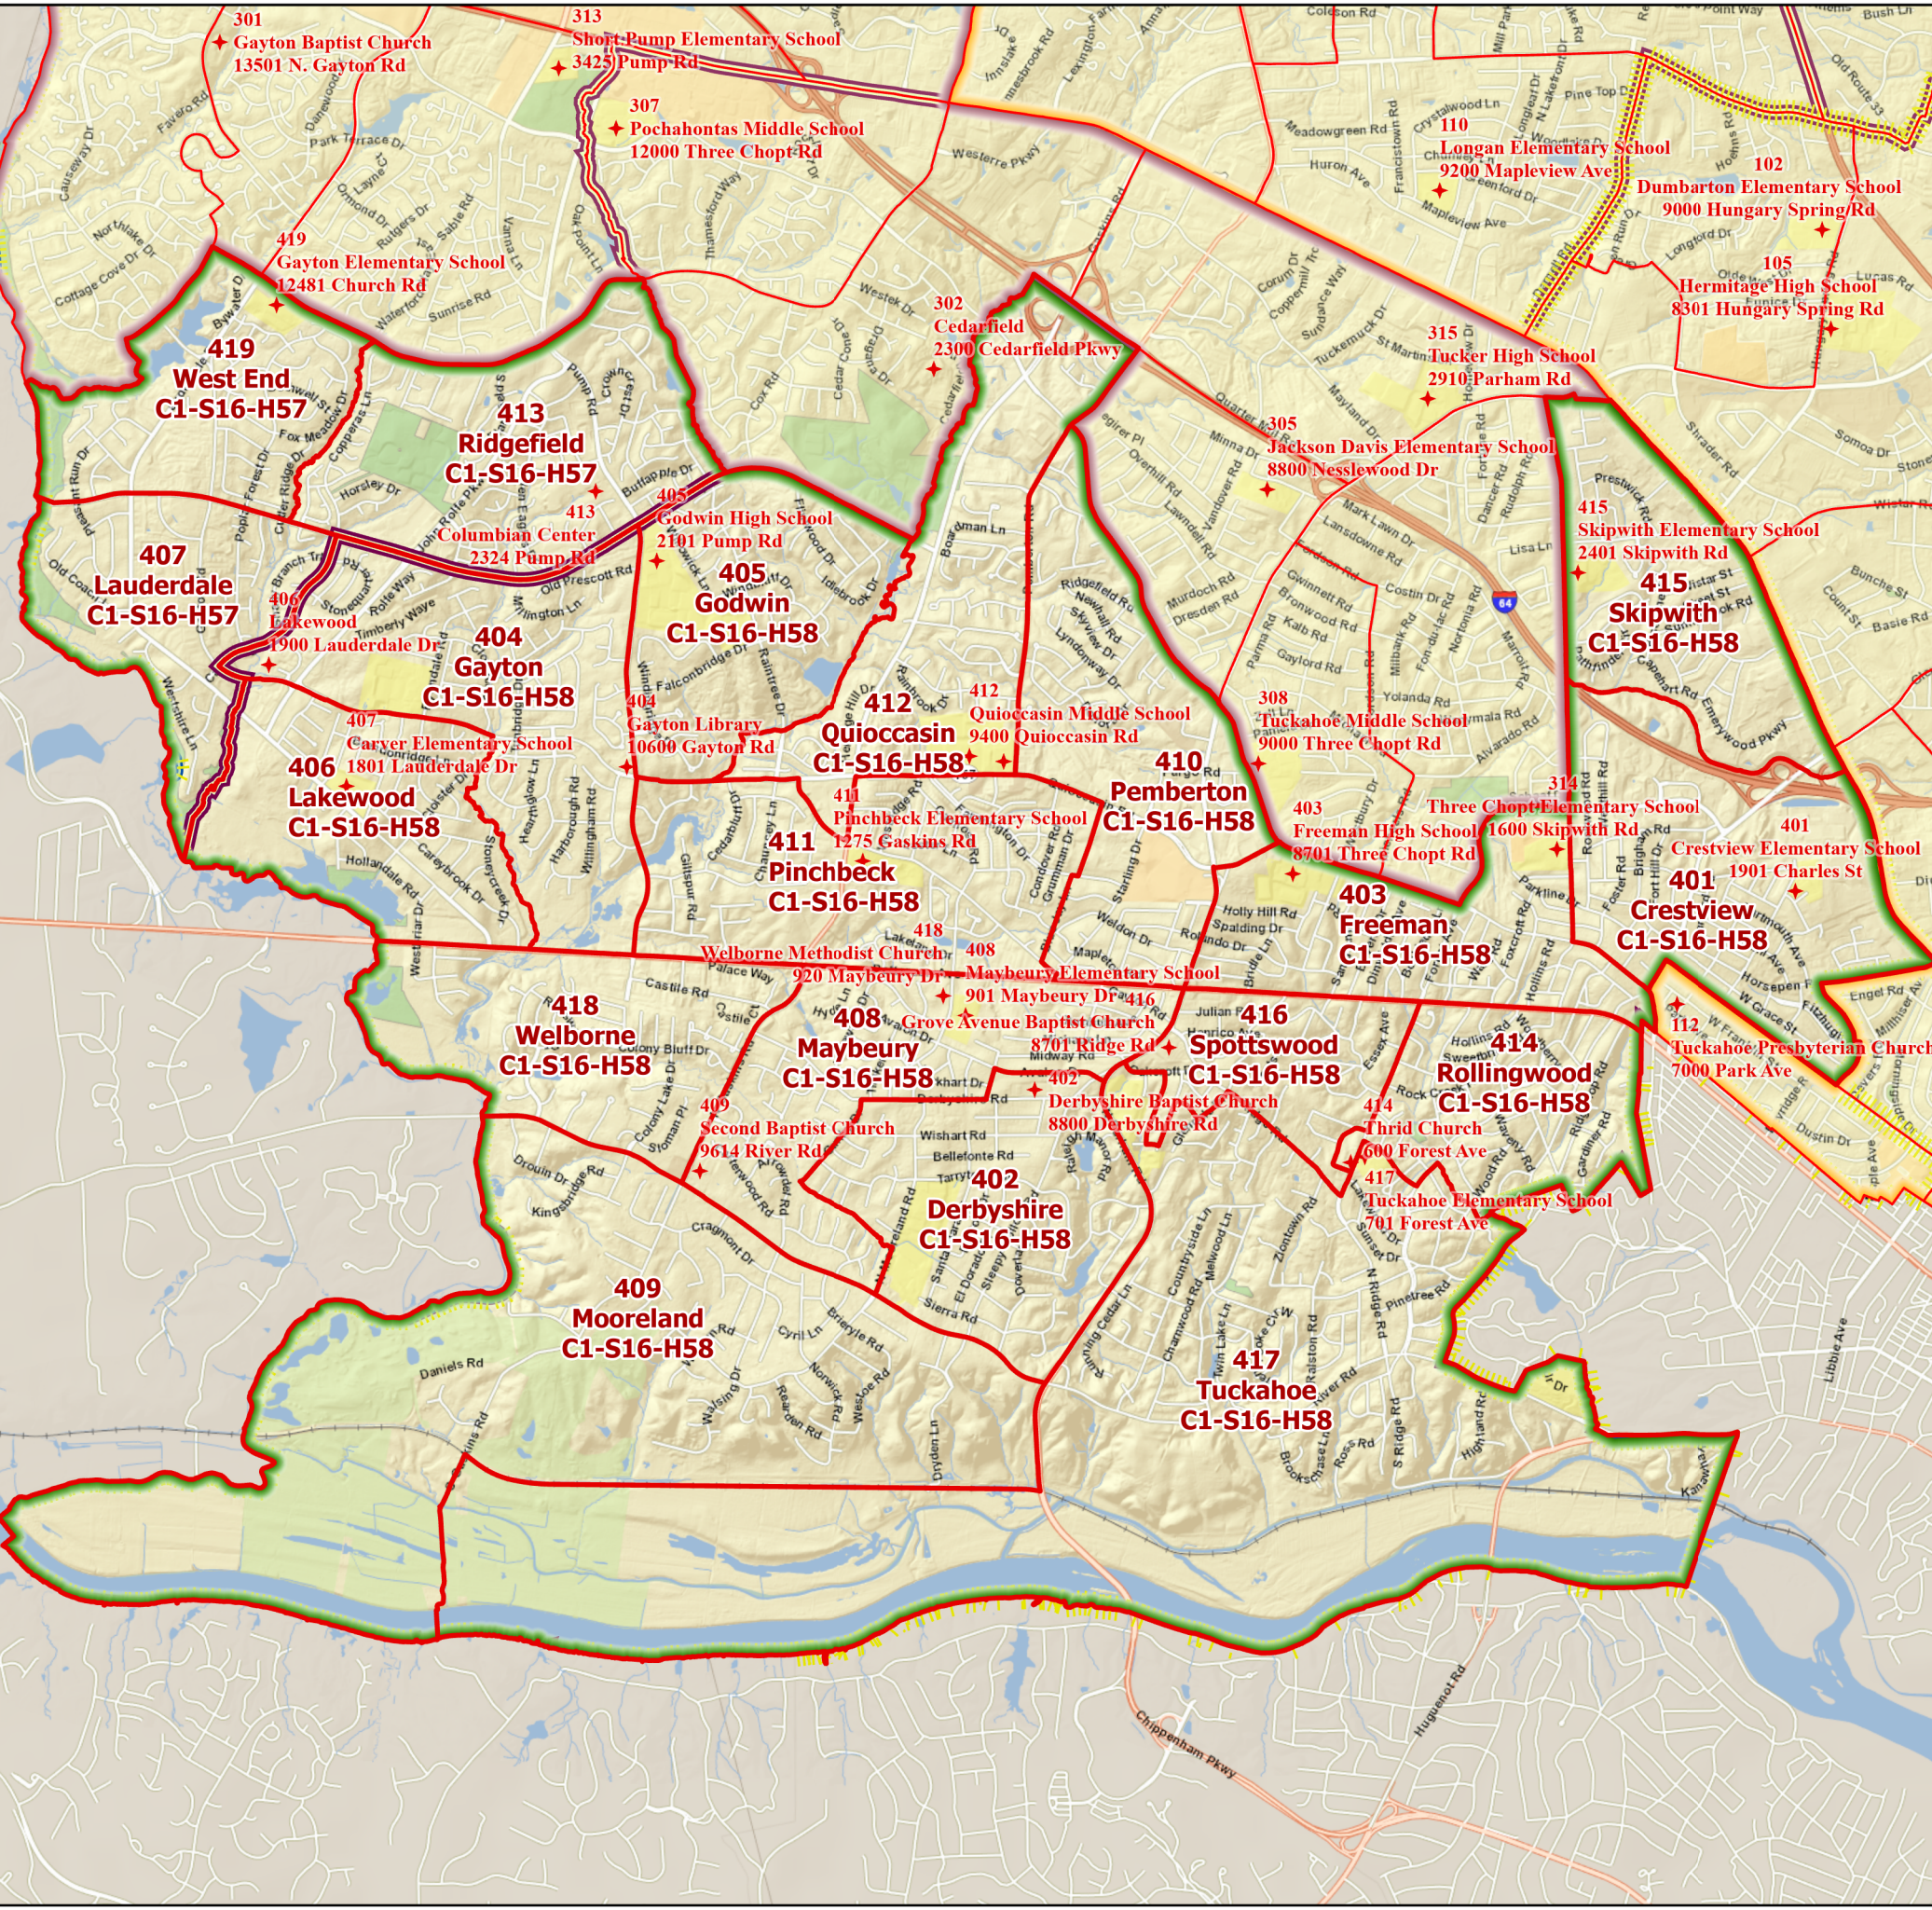

County of Henrico Tuckahoe Magisterial District FEB/2022

- VOTING_PRECINCTS
 - + POLLING_PLACE
 - VP_Others
 - CONGRESSIONAL_DISTRICT_Henrico
 - SENATE_DISTRICT_Henrico
 - HOUSE_DISTRICT_Henrico
- MAGISTERIAL_DISTRICTS**
 - MAG_DIST_NAME**
 - Brookland
 - Fairfield
 - Three Chopt
 - Tuckahoe
 - Varina

County of Henrico Magisterial Districts FEB/2022

- + POLLING_PLACES
 - VOTING_PRECINCTS
 - HSE-59_Split_Precincts
- MAGISTERIAL_DISTRICTS**
 - MAG_DIST_NAME**
 - Brookland
 - Fairfield
 - Three Chopt
 - Tuckahoe
 - Varina