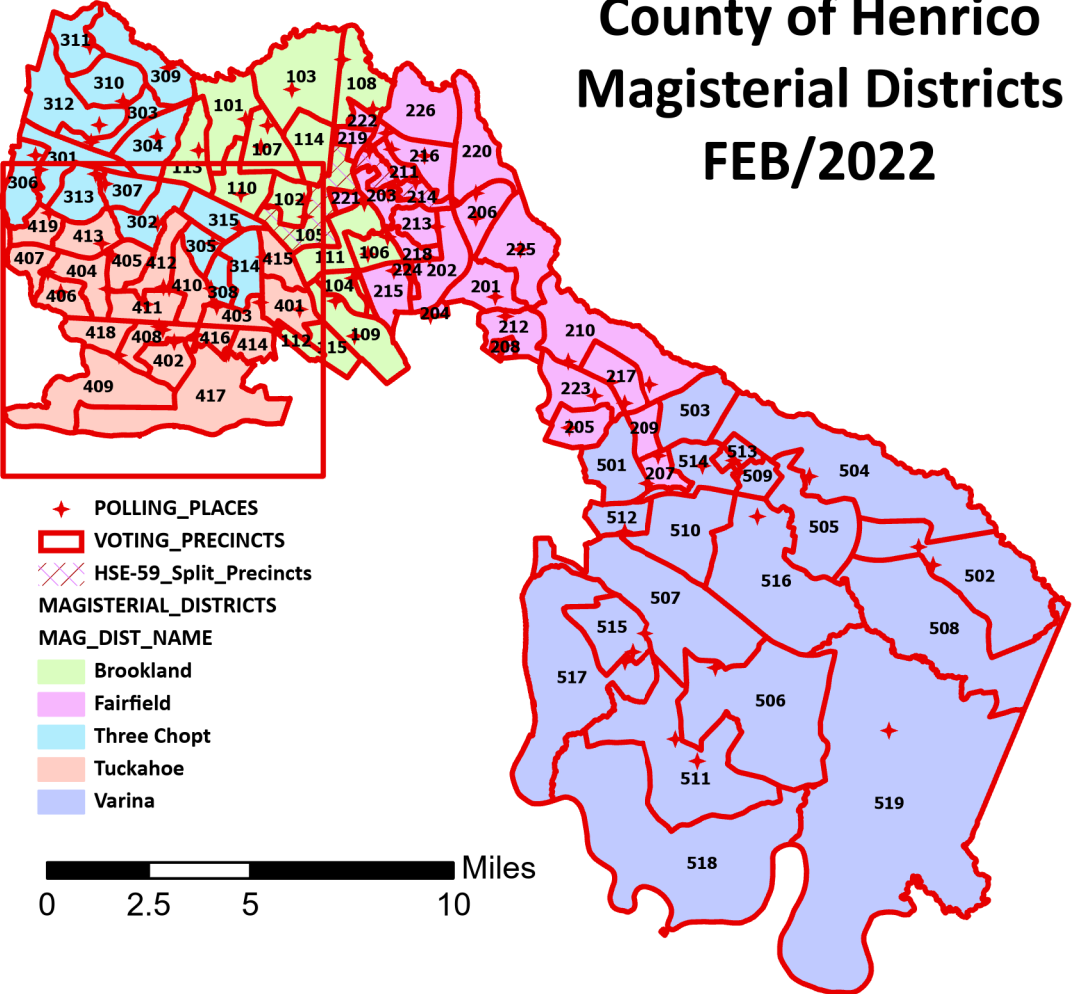

County of Henrico Tuckahoe Magisterial District FEB/2022

- VOTING_PRECINCTS
 - + POLLING_PLACE
 - VP_Others
 - CONGRESSIONAL_DISTRICT_Henrico
 - SENATE_DISTRICT_Henrico
 - HOUSE_DISTRICT_Henrico
- MAGISTERIAL_DISTRICTS**
 - MAG_DIST_NAME**
 - Brookland
 - Fairfield
 - Three Chopt
 - Tuckahoe
 - Varina

County of Henrico Magisterial Districts FEB/2022

- + POLLING_PLACES
 - VOTING_PRECINCTS
 - HSE-59_Split_Precincts
- MAGISTERIAL_DISTRICTS**
 - MAG_DIST_NAME**
 - Brookland
 - Fairfield
 - Three Chopt
 - Tuckahoe
 - Varina